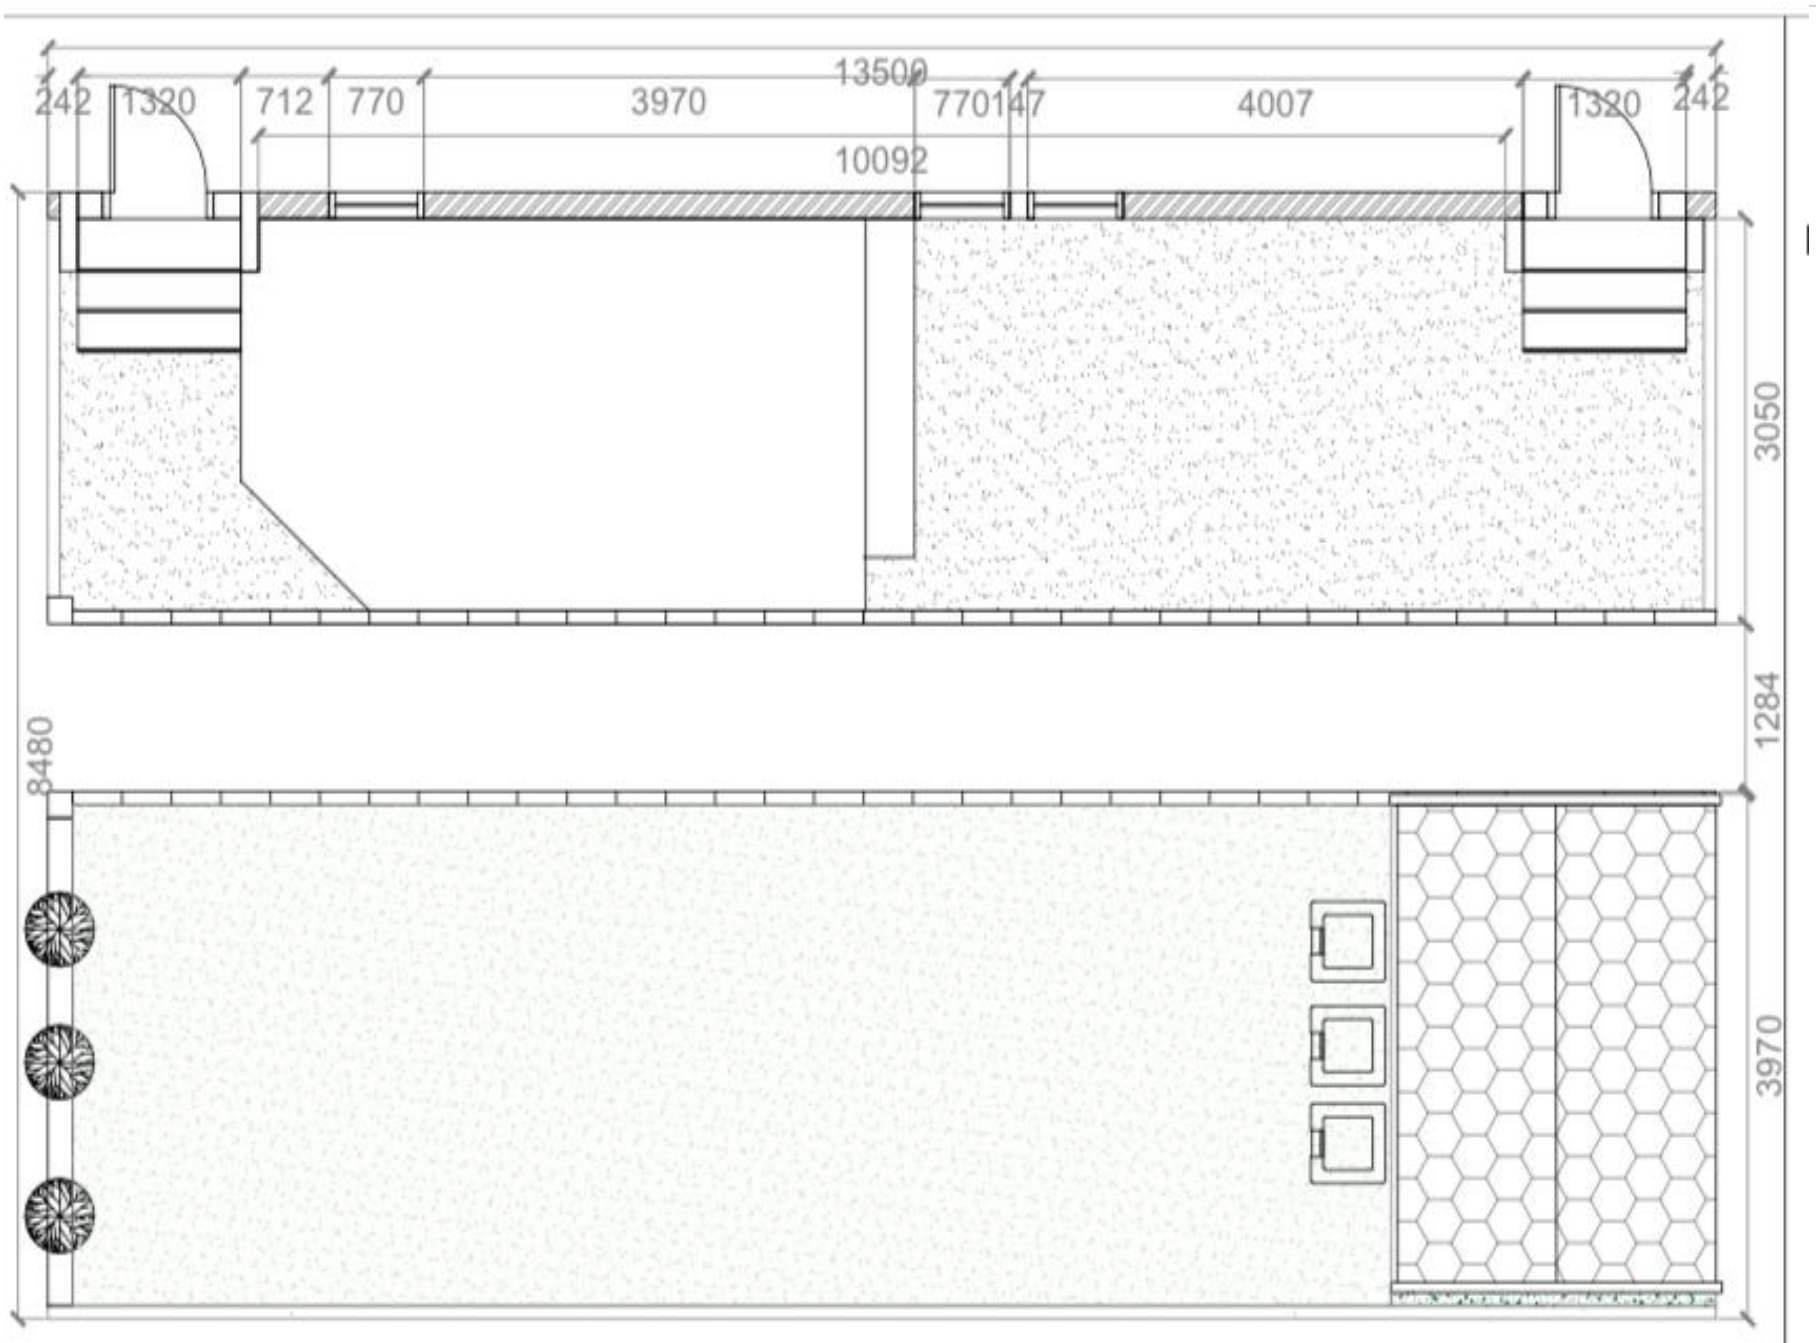

Mood board

DRAWING PLANS

Section B

Existing
Floor Plan

KEY LEGEND

- Garden Gates 
- Flush Door 
- Sliding window 
- Sliding window 

Floor Plan-01

Project Name:
Terrace/ Garden Floorplan
Client Name:
Ms. Janette
Client Address:
Krykkjeveien 11, Kvernevik
Norway