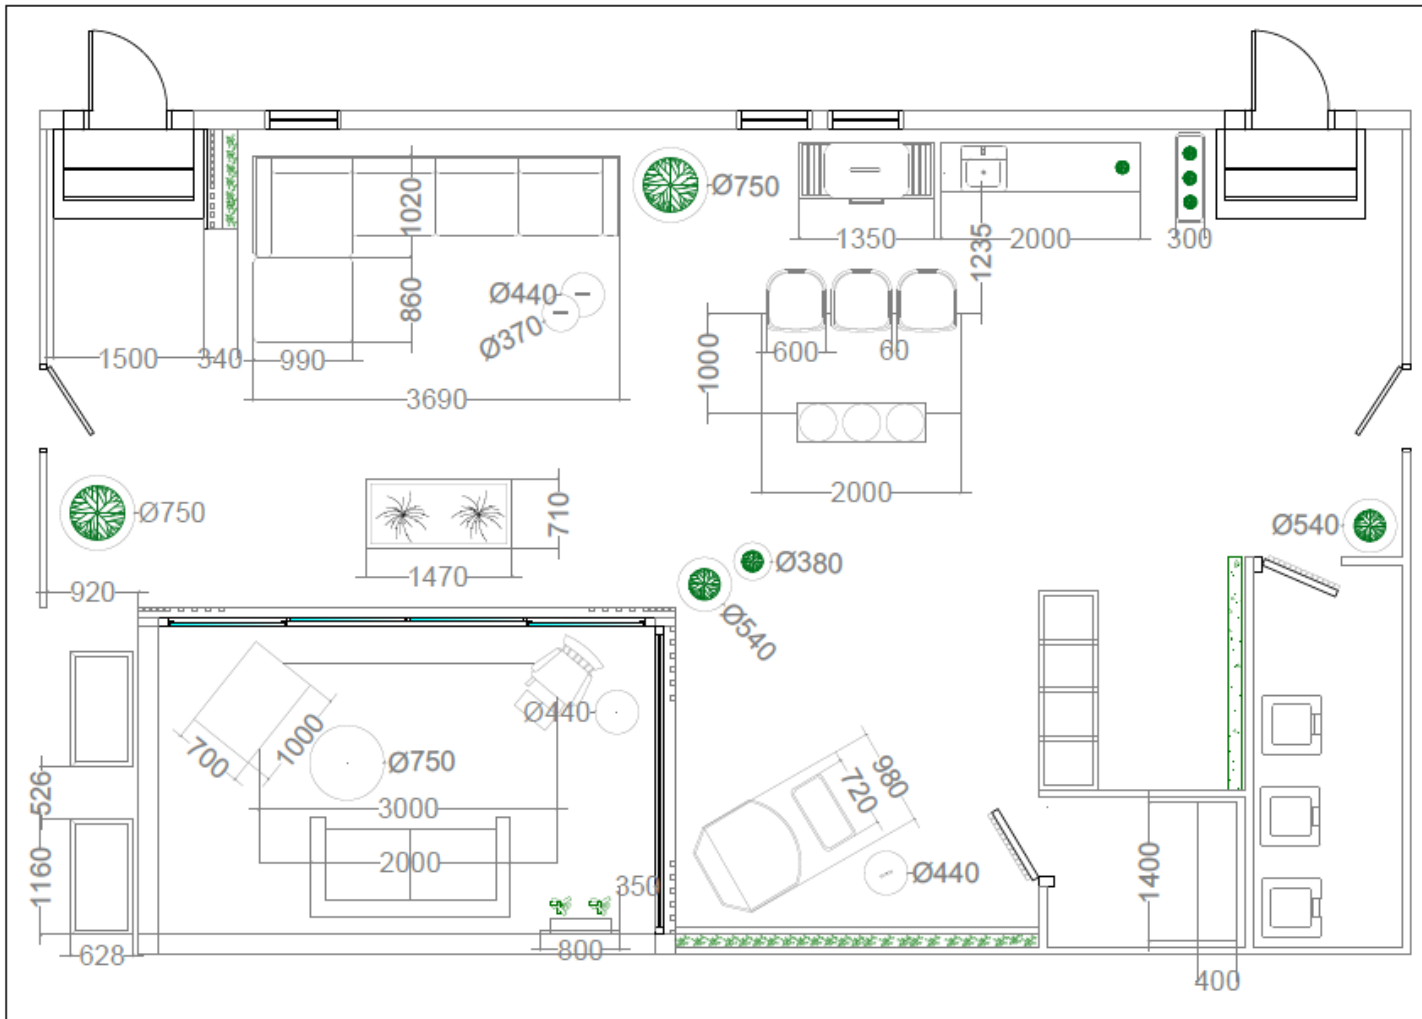

KEY LEGEND

Project Name:
Terrace/ Garden Floorplan
Client Name:
Ms. Janette
Client Address:
Krykkjeveien 11, Kvernevik
Norway

Engineer Name:
Eng. Manal Tantawy
Company:
Decor & More interiors
Date:
September 2020

Drawing
Furnished Floor Plan/ Dimensions
Drawing Number:
04
Scale:
1:50

Decor & more Interiors

Dimension Furnished Floor Plan-04