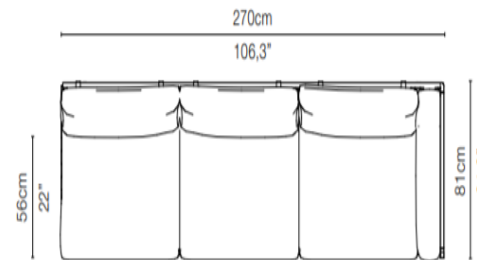

Length: 2700

Depth: 81 cm (99 cm on sjeselong)

Height: 72 cm

Textiles: Grey (water-repellent)

Colour:

Cushion Colour: light grey.

89-Wengé

05939L-x - Left arm module 273 cm

1-b.Meridienne right

Length: 05909-x - Meridienne right

Depth: 81 cm (99 cm on sjeselong)

Height: 72 cm

Textiles: Grey(water-repellent)

Straen Interiør
MADLA

Material:

Frame: Aluminum