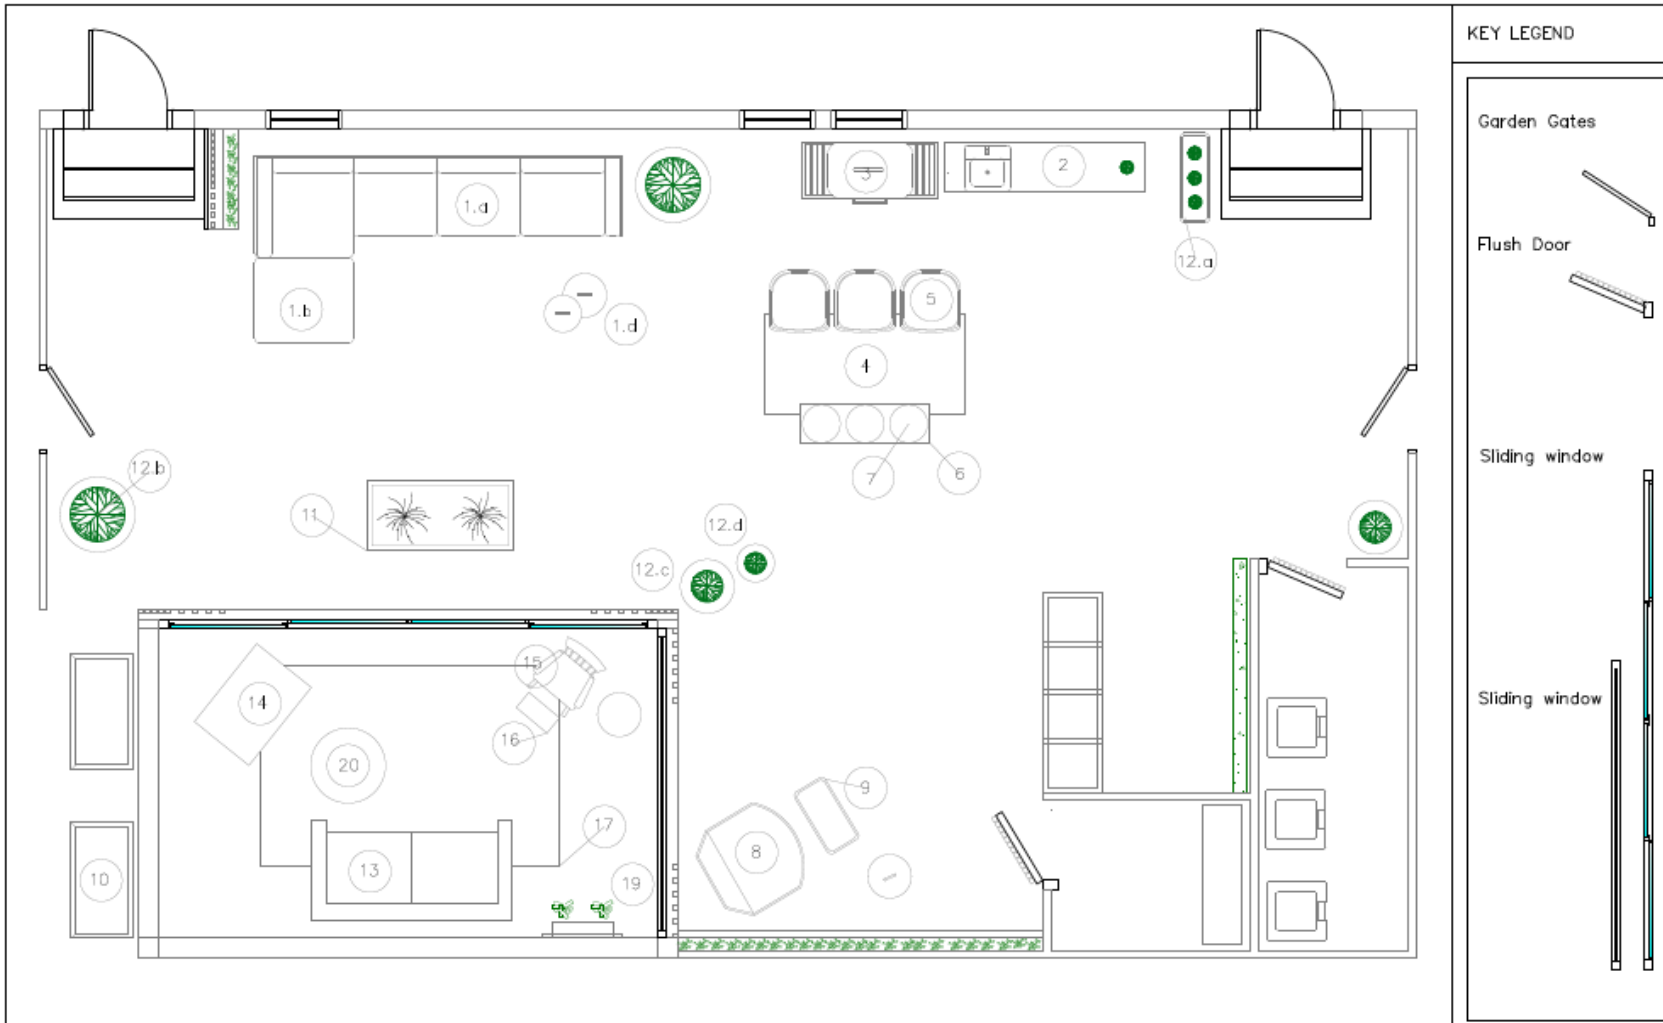

KEY LEGEND

Project Name:
Terrace/ Garden Floorplan
Client Name:
Ms. Janette
Client Address:
Krykkjeveien 11, Kvernevik
Norway

Engineer Name:
Eng. Manal Tantawy
Company:
Decor & More interiors
Date:
September 2020

Drawing
Number Labeled
Furnished Floor Plan
Drawing Number:
05
Scale:
1: 50

Decor & more Interiors

Number Labeled Furnished Floor Plan-05