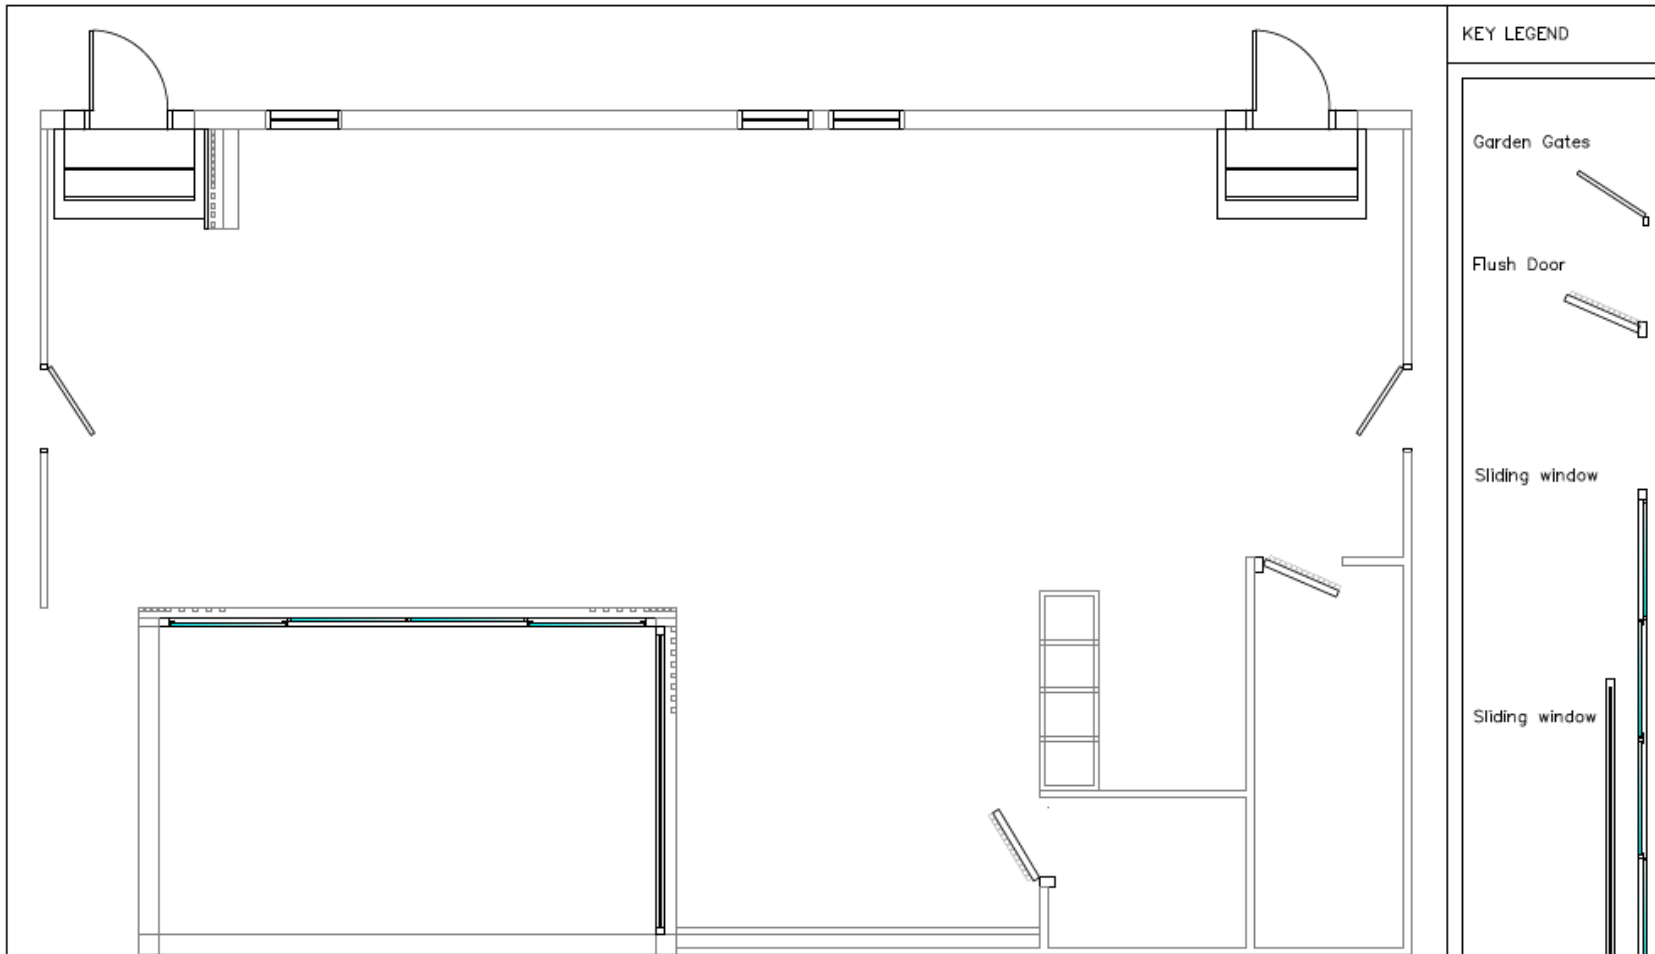

Mood board

DRAWING PLANS

Section B

Existing
Floor Plan

KEY LEGEND

- Garden Gates 
- Flush Door 
- Sliding window 
- Sliding window 

Floor Plan-01

Project Name:
Terrace/ Garden Floorplan
Client Name:
Ms. Janette
Client Address:
Krykkjeveien 11, Kvernevik
Norway