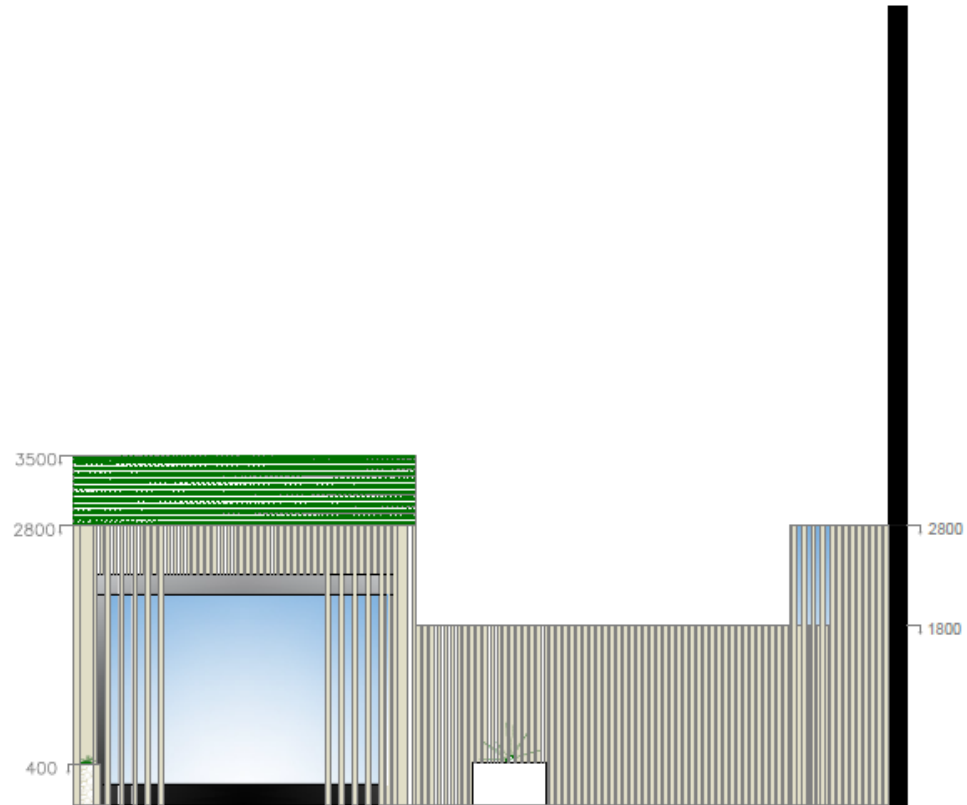

KEY LEGEND

Plants

Elevation C-C` 003

Project Name:
Terrace/ Garden Floorplan
Client Name:
Ms. Janette
Client Address:
**Krykkjeveien 11, Kvernevik
Norway**

Engineer Name:
Eng. Manal Tantawy
Company:
Decor & More interiors
Date:
August 2020

Drawing
Elevation C-C`
Drawing Number:
003
Scale:
1:50

Decor & more Interiors