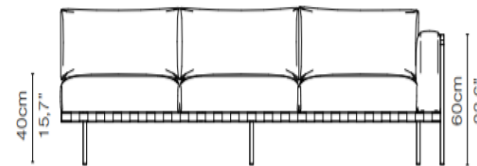

Length: 2700

Depth: 81 cm (99 cm on sjeselong)

Height: 72 cm

Textiles: Grey (water-repellent)

Colour:

Cushion Colour: light grey.

89-Wengé

05939L-x - Left arm module 273 cm