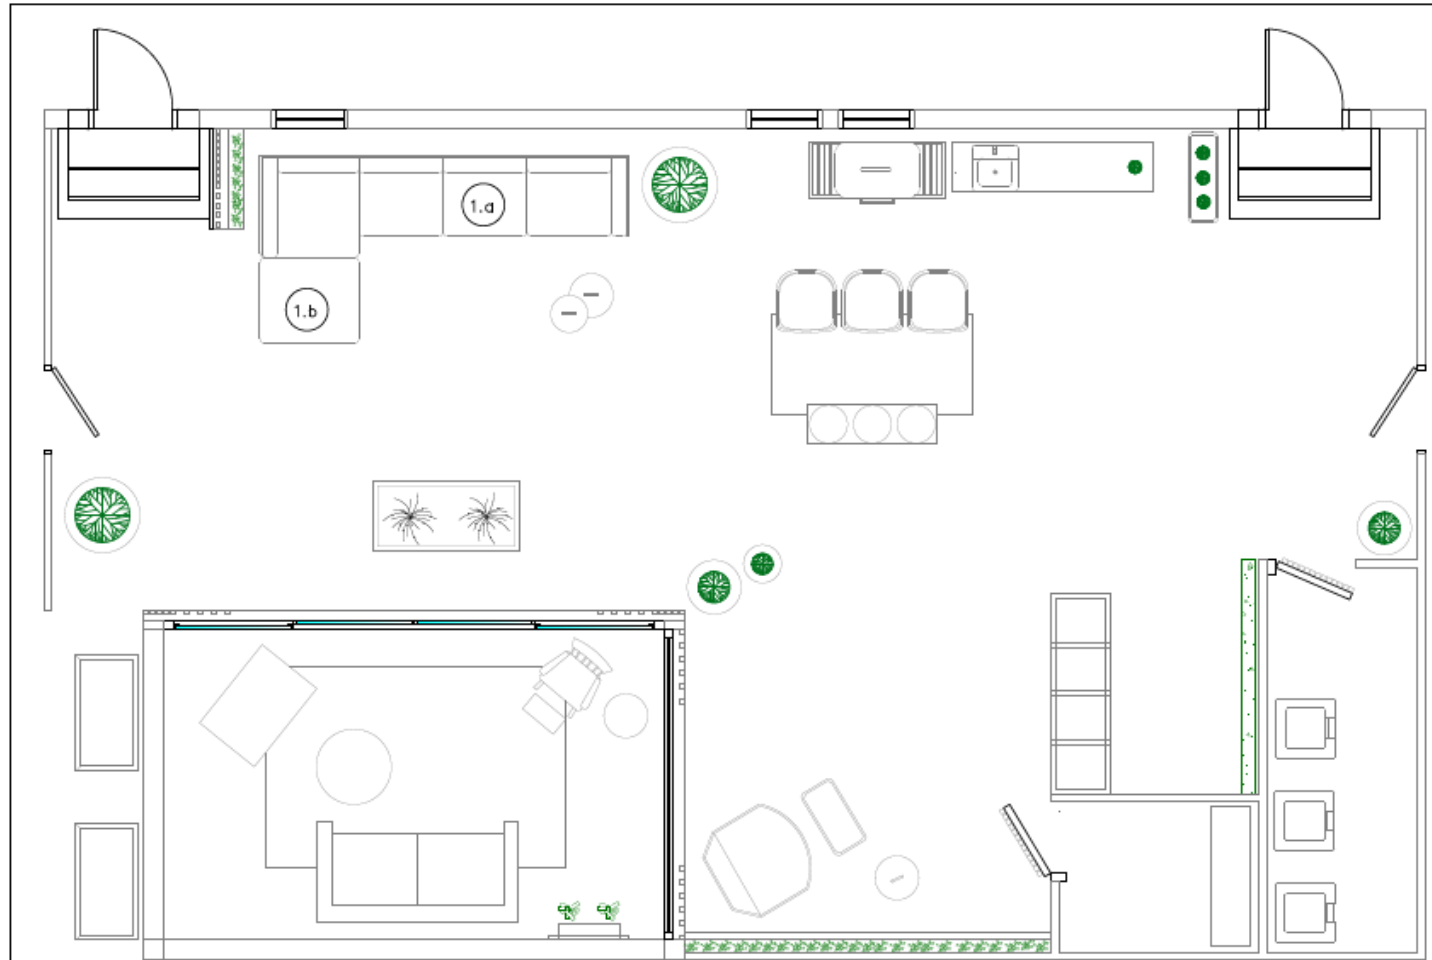

KEY LEGEND

Garden Gates

Flush Door

Sliding window

Sliding window

Project Name:
Terrace/ Garden Floorplan
Client Name:
Ms. Janette
Client Address:
Krykkjeveien 11, Kvernevik
Norway

Engineer Name:
Eng. Mand Tantawy
Company:
Decor & More interiors
Date:
September 2020

Drawing
Furnished Floor Plan
Drawing Number:
03
Scale:
1:50

Decor & more Interiors

Furnished Floor Plan-03