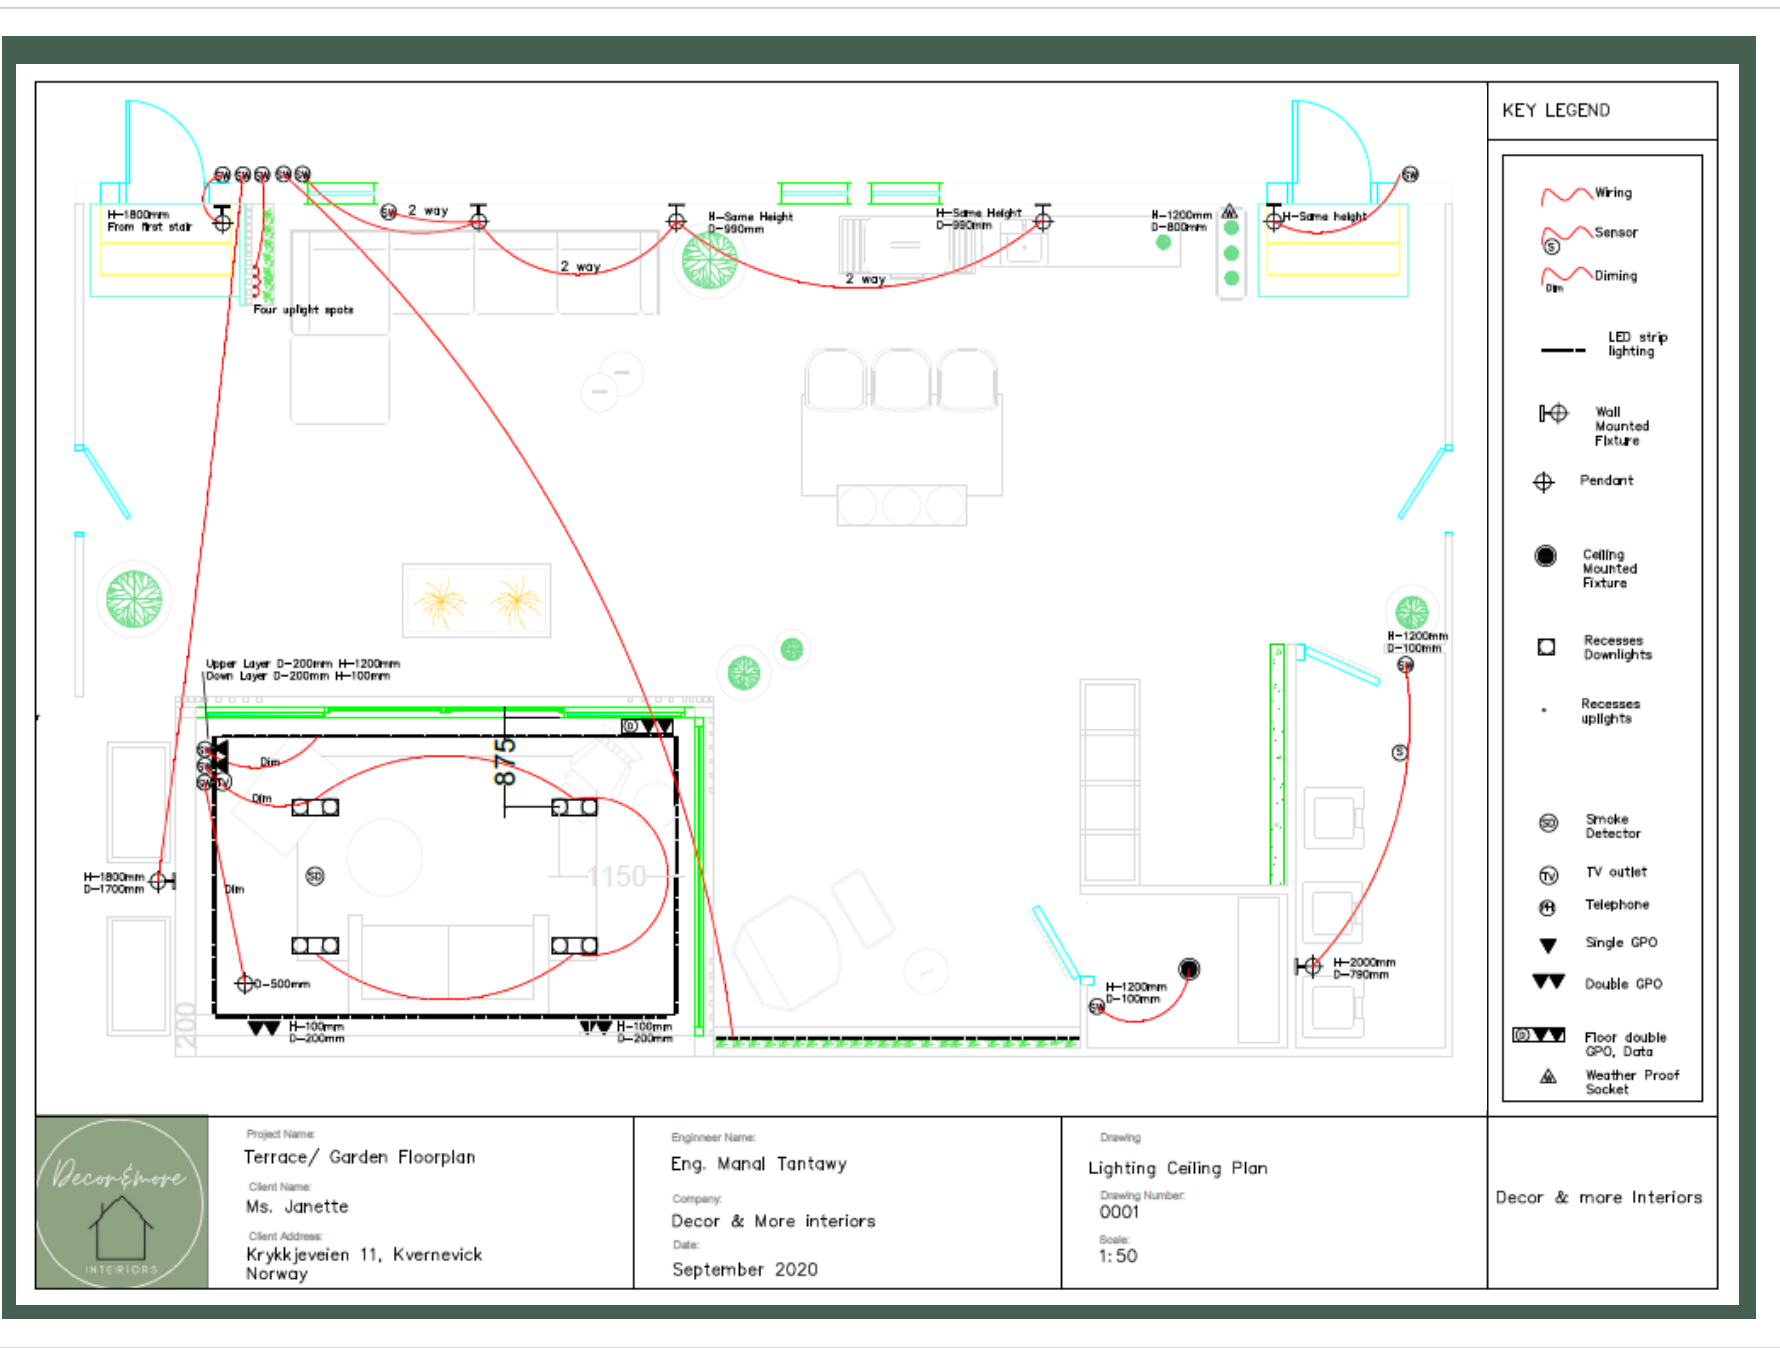

Lighting Plan

Project Name:
Terrace/ Garden Floorplan

Client Name:
Ms. Janette

Client Address:
Krykkjeveien 11, Kvernevik
Norway

Engineer Name:
Eng. Manal Tantawy

Company:
Decor & More interiors

Date:
September 2020

Drawing
Lighting Ceiling Plan

Drawing Number:
0001

Scale:
1:50

Decor & more Interiors