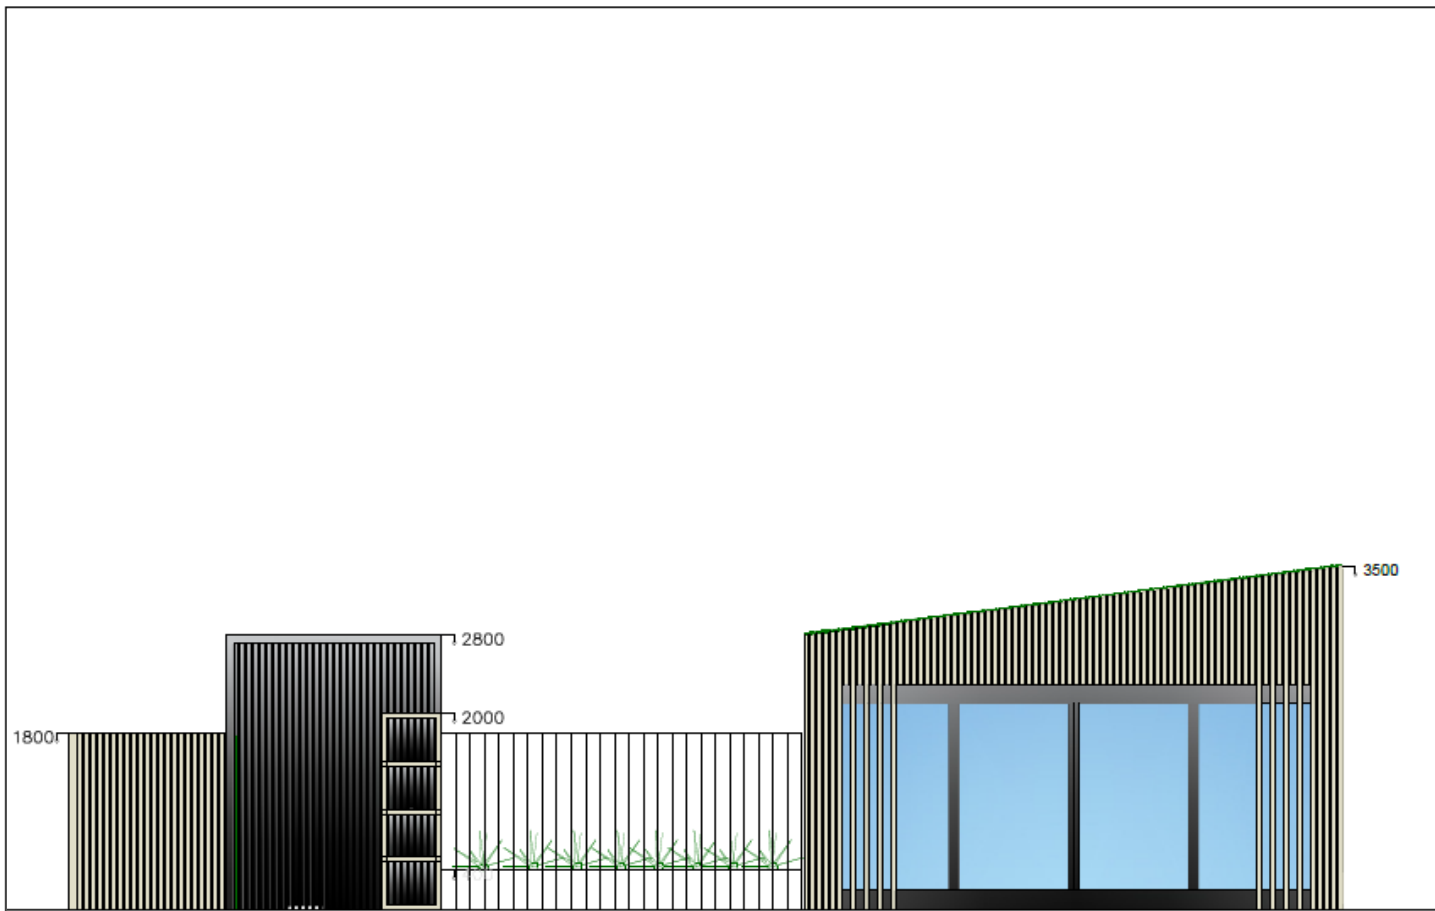

Drawing
Furnished Floor Plan/ Dimensions
Drawing Number:
04
Scale:
1:50

Decor & more Interiors

Dimension Furnished Floor Plan-04

KEY LEGEND

- Plant Wall 
- Fence plants 

Project Name:
Terrace/ Garden Floorplan
Client Name:
Ms. Janette
Client Address:
Krykkjeveien 11, Kvernevik
Norway