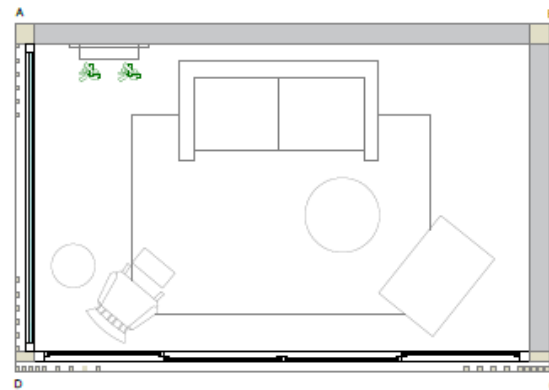

KEY LEGEND

plants

Project Name:
Terrace/ Garden Floorplan
Client Name:
Ms. Janette
Client Address:
Krykkeveien 11, Kvernevik
Norway

Engineer Name:
Eng. Manal Tantawy
Company:
Decor & More interiors
Date:
September 2020

Drawing:
Winter Garden Elevation
Drawing Number:
01
Scale:
1:50

Decor & more Interiors

Winter Garden