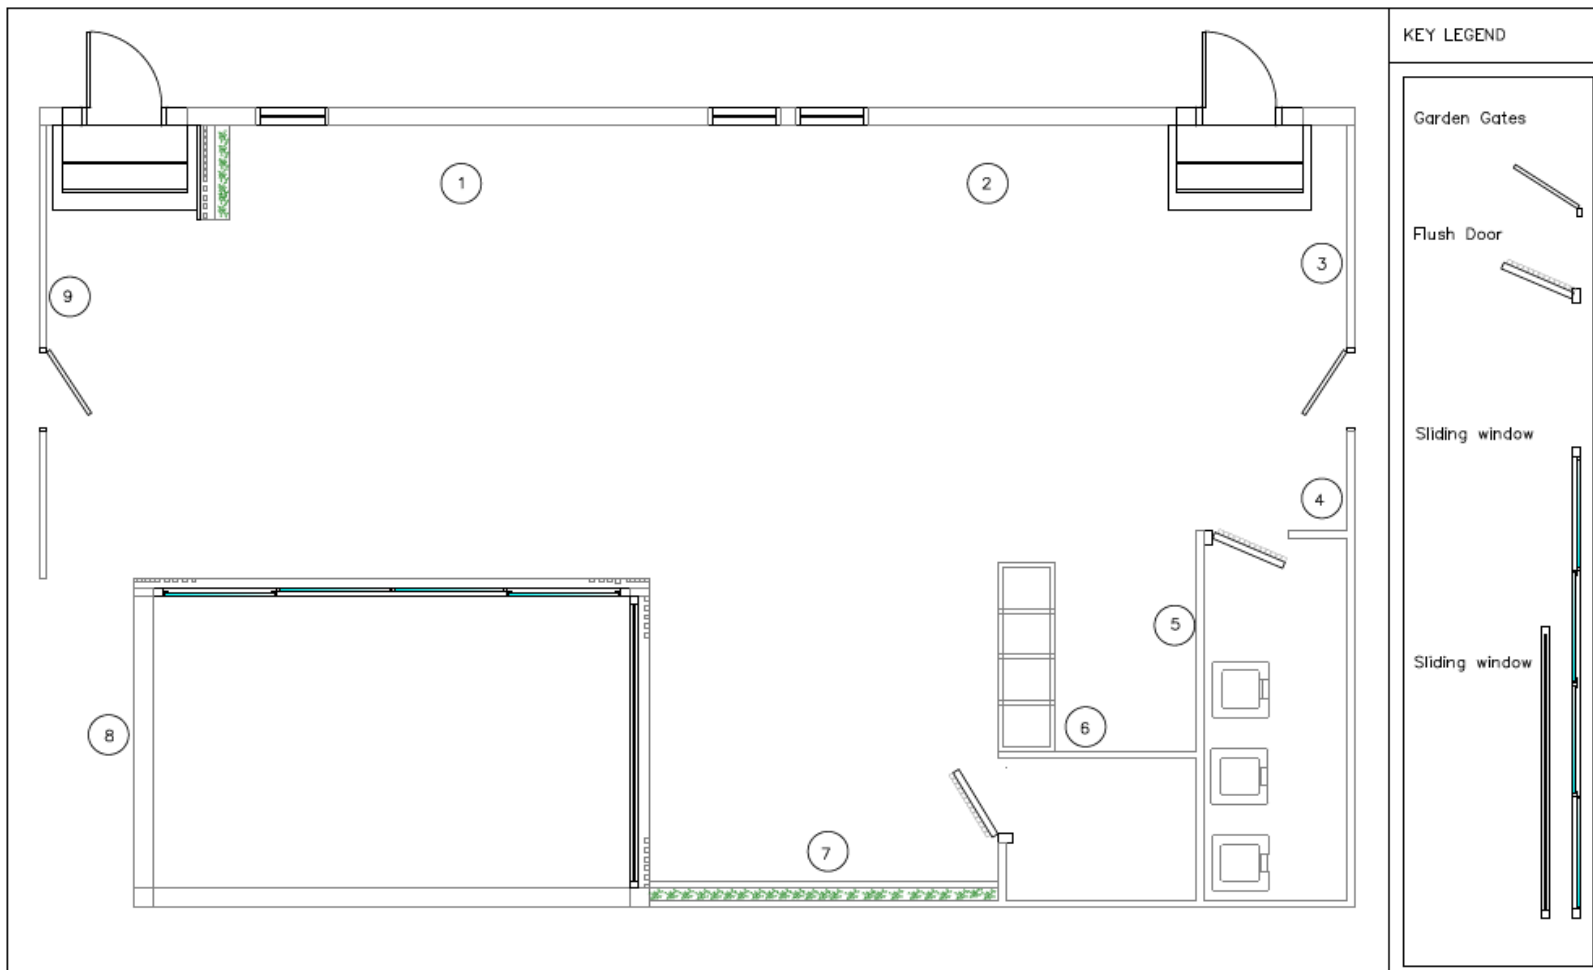

Project Name:
Terrace/ Garden Floorplan
Client Name:
Ms. Janette
Client Address:
Krykkjeveien 11, Kvernevik
Norway

Engineer Name:
Eng. Manal Tantawy
Company:
Decor & More interiors
Date:
September 2020

Drawing
Materials Floor Plan
Drawing Number:
01
Scale:
1:50

Decor & more Interiors

1,2- Same color of the house.

3,4,9- Same fence height 1800. Fence 48mm*48mm , with 20 mm spacing between each one, regular Jotun paint explained in fence slide.

5- Plant wall will be the same color of the fence.

6- Same fence wood and size but with black color.

7-This fence will be the same size of the floor wood and should be aligned with the direction of the floor. N.B. : there will be plant hidden small fence shown with dimension in the 2 D drawing. “ please don` t hesitate to contact us for more information.

8- Same fence as no. 4 color, size and background.