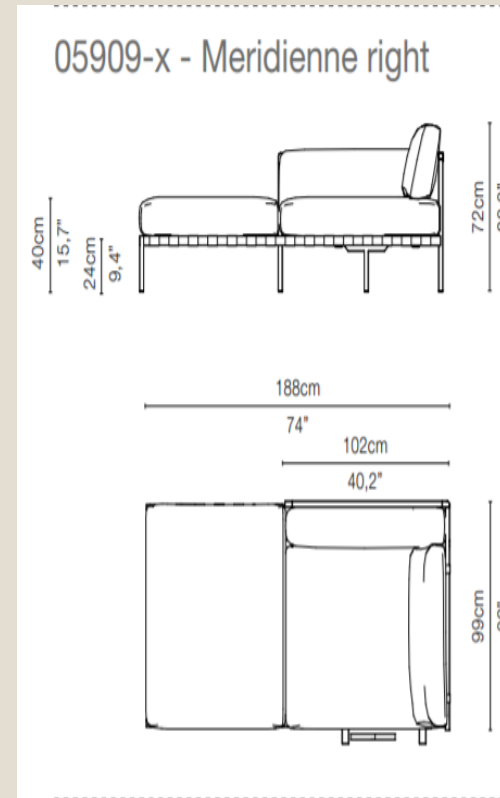

Width: 900 mm

Thicknes: 40 mm

- Glass windshield beside the second door house.

Dimensions

Length: 2800 mm

Width: 1000 mm

Thicknes: 40 mm

T: 95 75 60 00

Dimensions:- 5400 mm * 3500mm

Maintenance available *for* extra fees per year.

Årsvolveien 213
4312 Sandnes

Tel: 516 27 548

E + mail: post@grasrota.net

Green Wall

Material:- Web net + Plants.

Dimensions:- 2340 mm * 1800 mm

Length: 2700

Depth: 81 cm (99 cm on sjeselong)

Height: 72 cm

Textiles: Grey (water-repellent)

Colour:

Cushion Colour: light grey.

89-Wengé

05939L-x - Left arm module 273 cm

1-b.Meridienne right

Length: 05909-x - Meridienne right

Depth: 81 cm (99 cm on sjeselong)

Height: 72 cm

Textiles: Grey(water-repellent)

Straen Interiør
MADLA

Material:

Frame: Aluminum