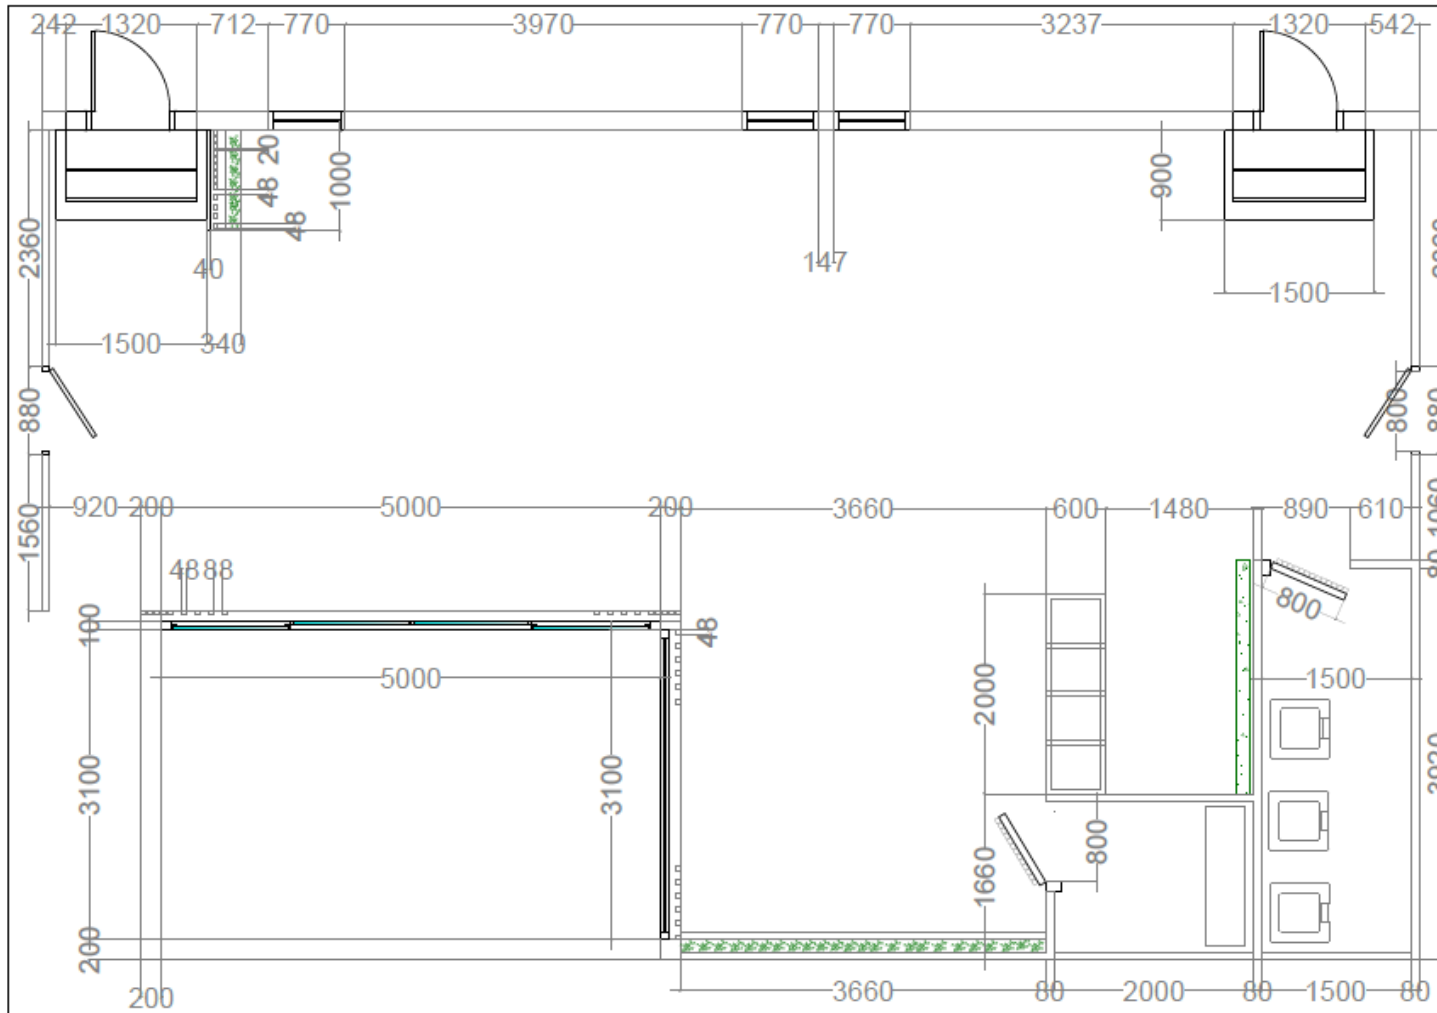

KEY LEGEND

- Garden Gates
- Flush Door
- Sliding window
- Sliding window

Project Name:
Terrace/ Garden Floorplan
Client Name:
Ms. Janette
Client Address:
Krykkjeveien 11, Kvernevik
Norway

Engineer Name:
Eng. Manal Tantawy
Company:
Decor & More interiors
Date:
September 2020

Drawing
Floor Plan/ Dimensions
Drawing Number:
02
Scale:
1:50

Decor & more Interiors

Dimension Floor Plan-02