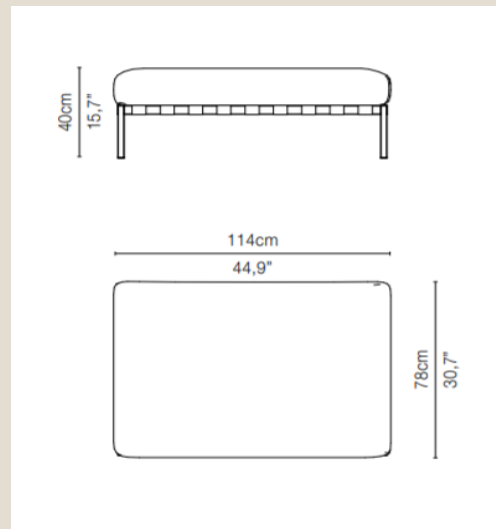

Length: 2700

Depth: 81 cm (99 cm on sjeselong)

Height: 72 cm

Textiles: Grey (water-repellent)

Colour:

Cushion Colour: light grey.

89-Wengé

05939L-x - Left arm module 273 cm

1-b.Meridienne right

Length: 05909-x - Meridienne right

Depth: 81 cm (99 cm on sjeselong)

Height: 72 cm

Textiles: Grey(water-repellent)

Straen Interiør
MADLA

Material:

Frame: Aluminum