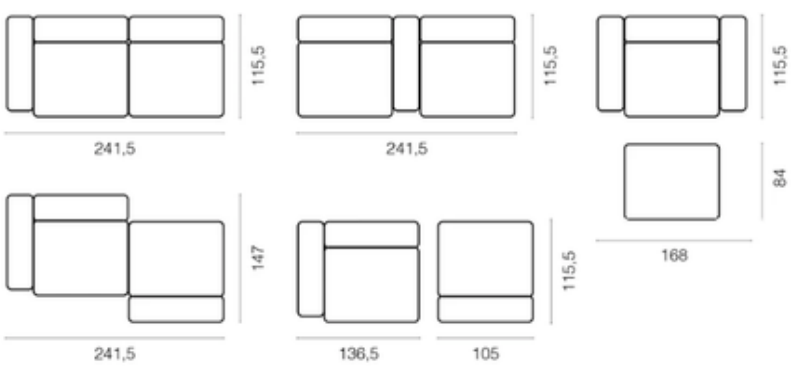

Living room ideas

2 M + 3 S

puff color

<https://futonofa.no/veisak-2-m-3-s-modulaer-2-seier-sofa-1>