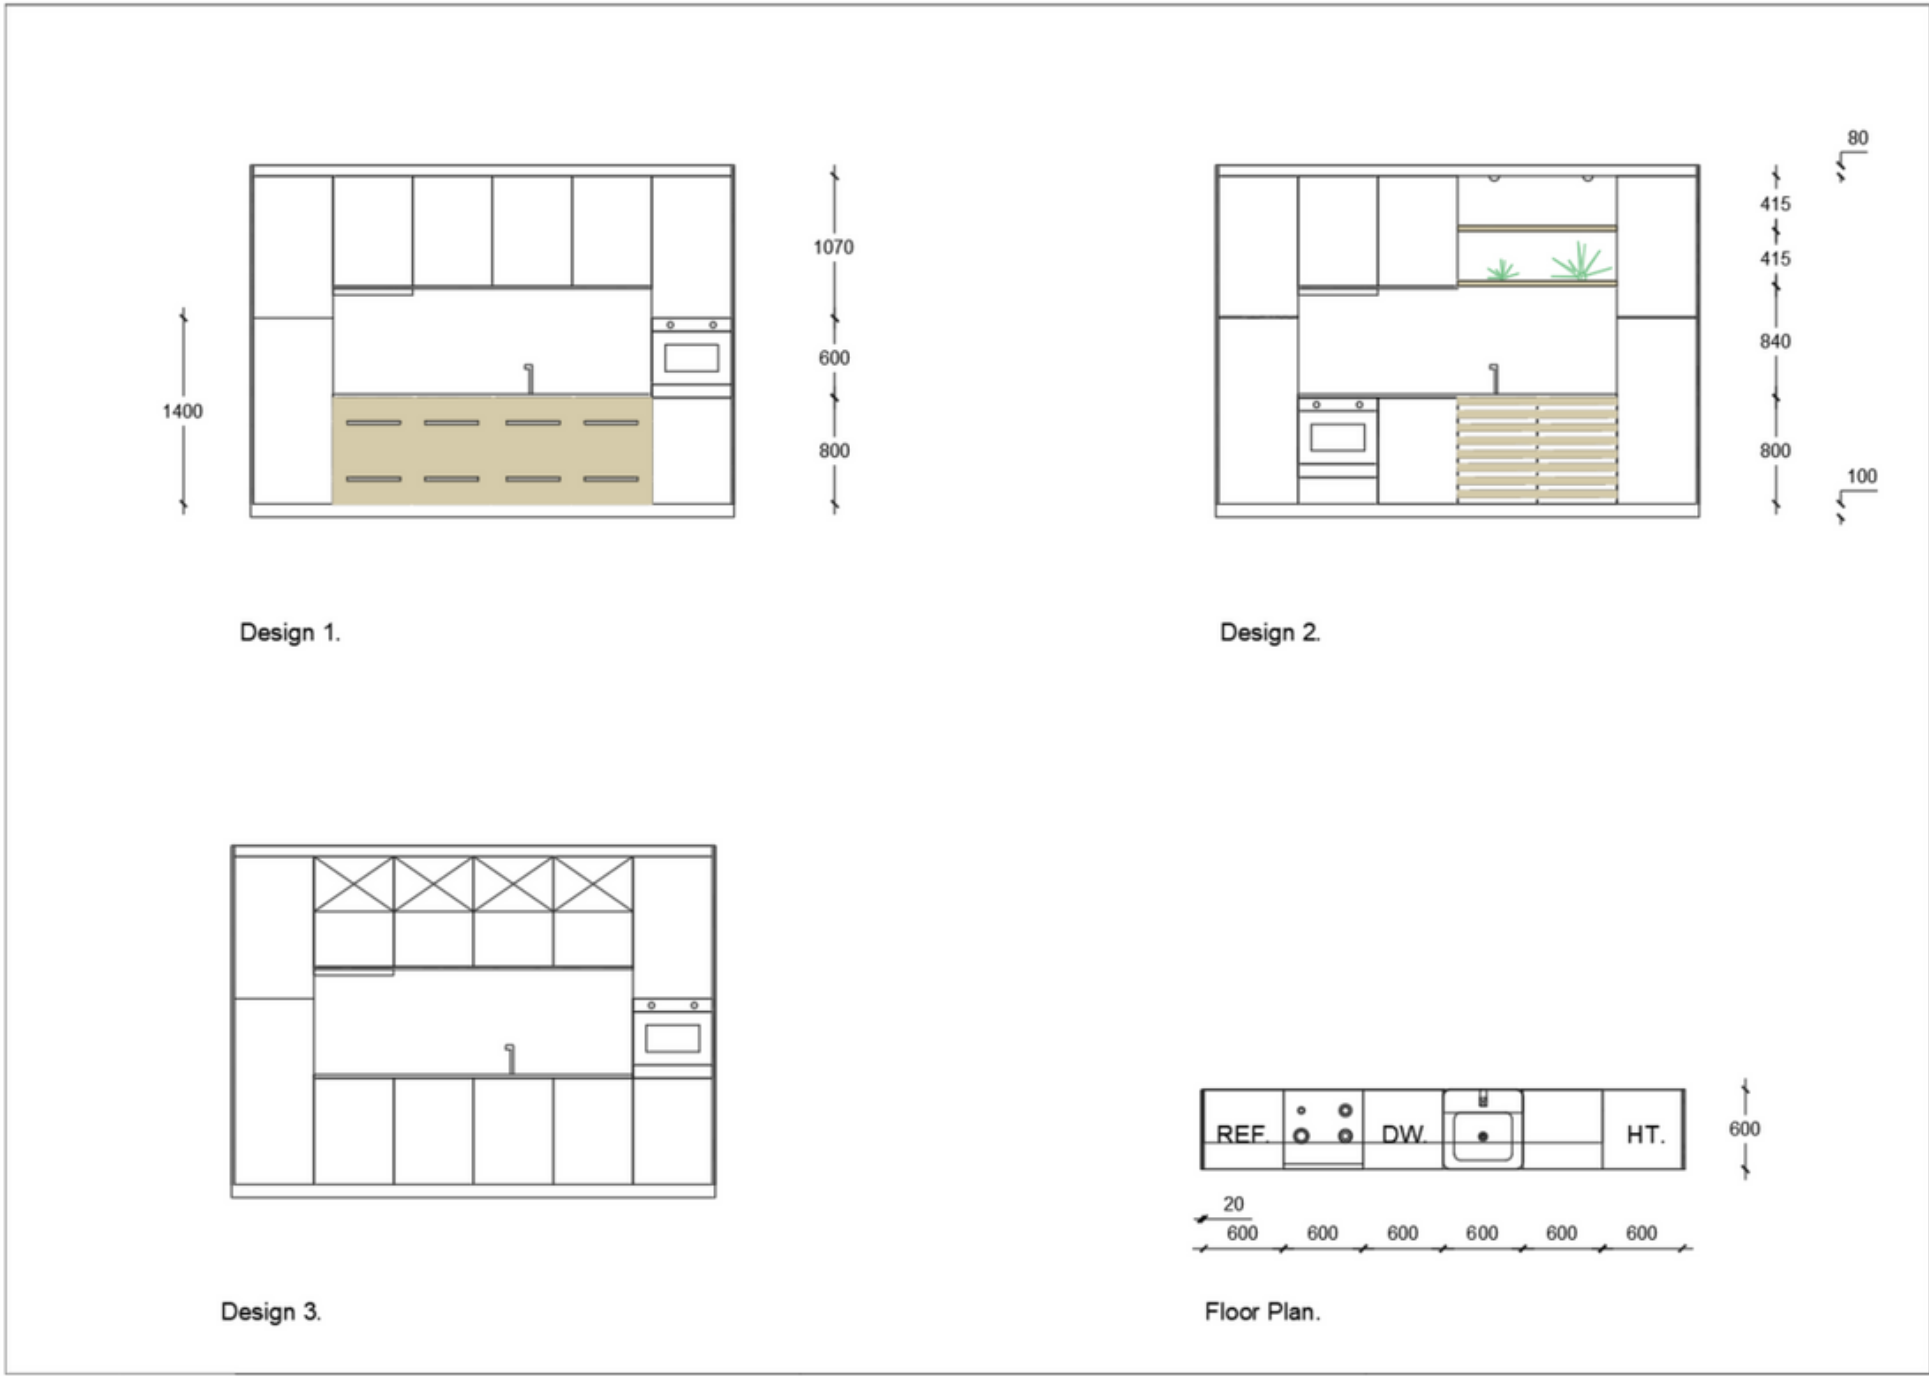

Kitchen ideas

Backsplash color