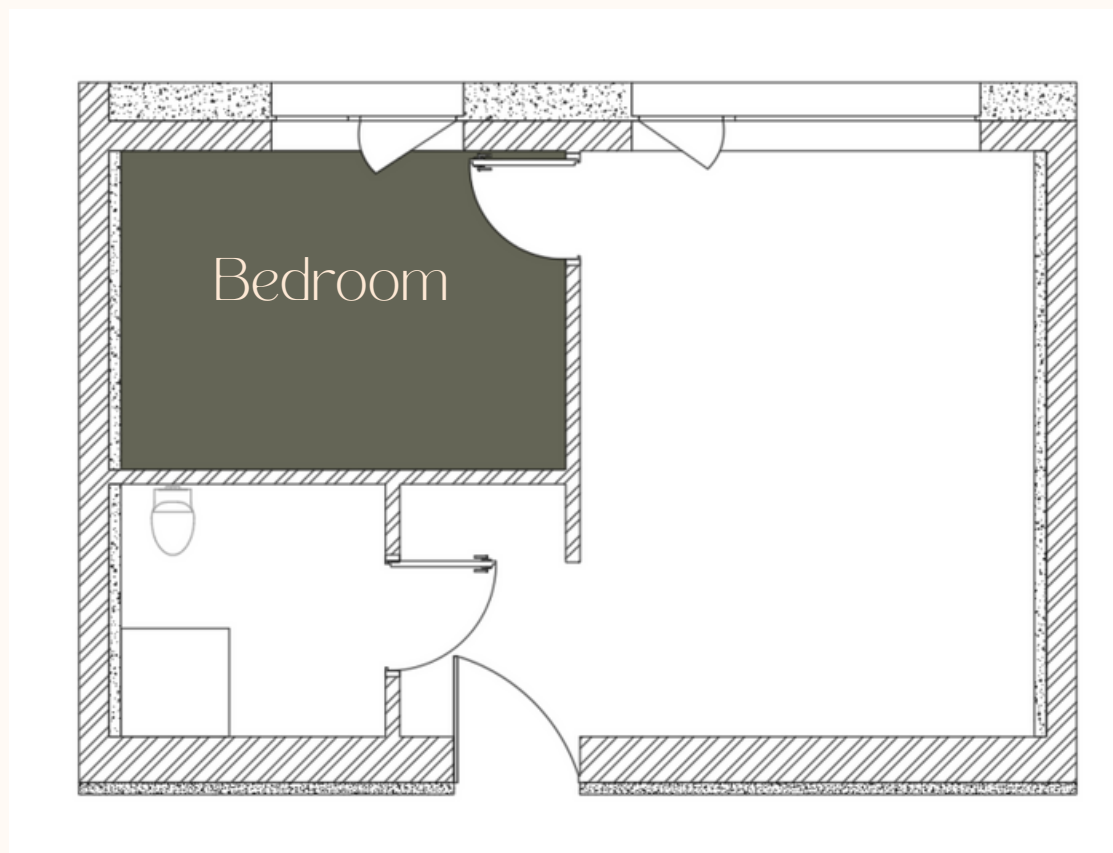

e2ded4

e2ded4

COLOR PALETTE

Low Level Kingsize Bed Oriental Elm Finish |Futon Company

Bed size:	Kingsize
Bed type:	Low Platform Bed
Clearance from floor to base:	5.5cm
External dimensions:	H15 x W167 x L213cm
Internal dimensions:	W152 x L198cm
Finish:	Elm tinted lacquer
Material:	Scandinavian Pine

bed

Bedroom Ideas

wardrobe cabinets

rattan light fixture
45x 40 x 60cm Size

Archer Rattan Pendant Light
Hang this shade over your dining table or as a statement piece in yo...
templeandwebster.com.au

side wall fixture