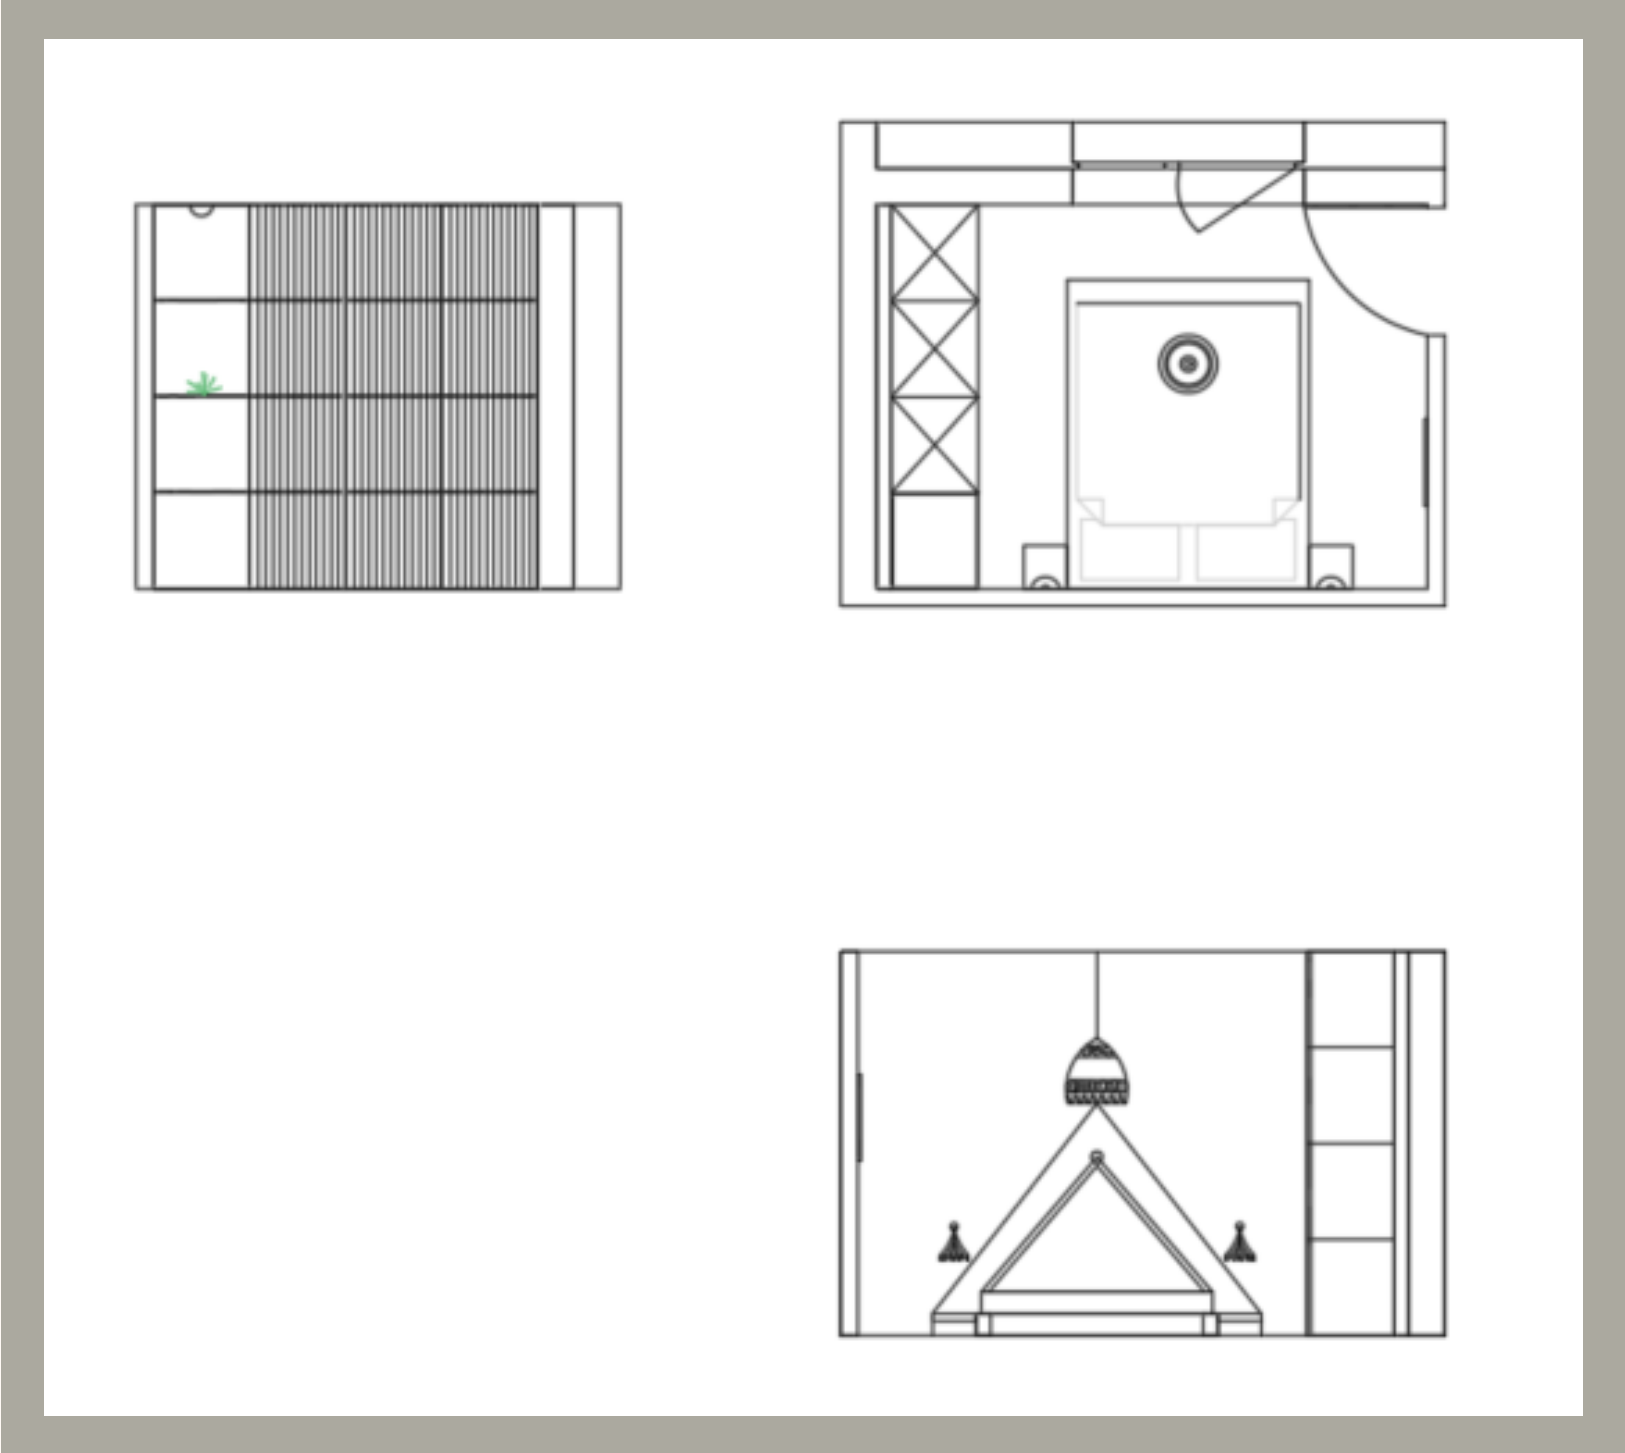

BED ROOM DRAWING

bedroom drawing dimensions