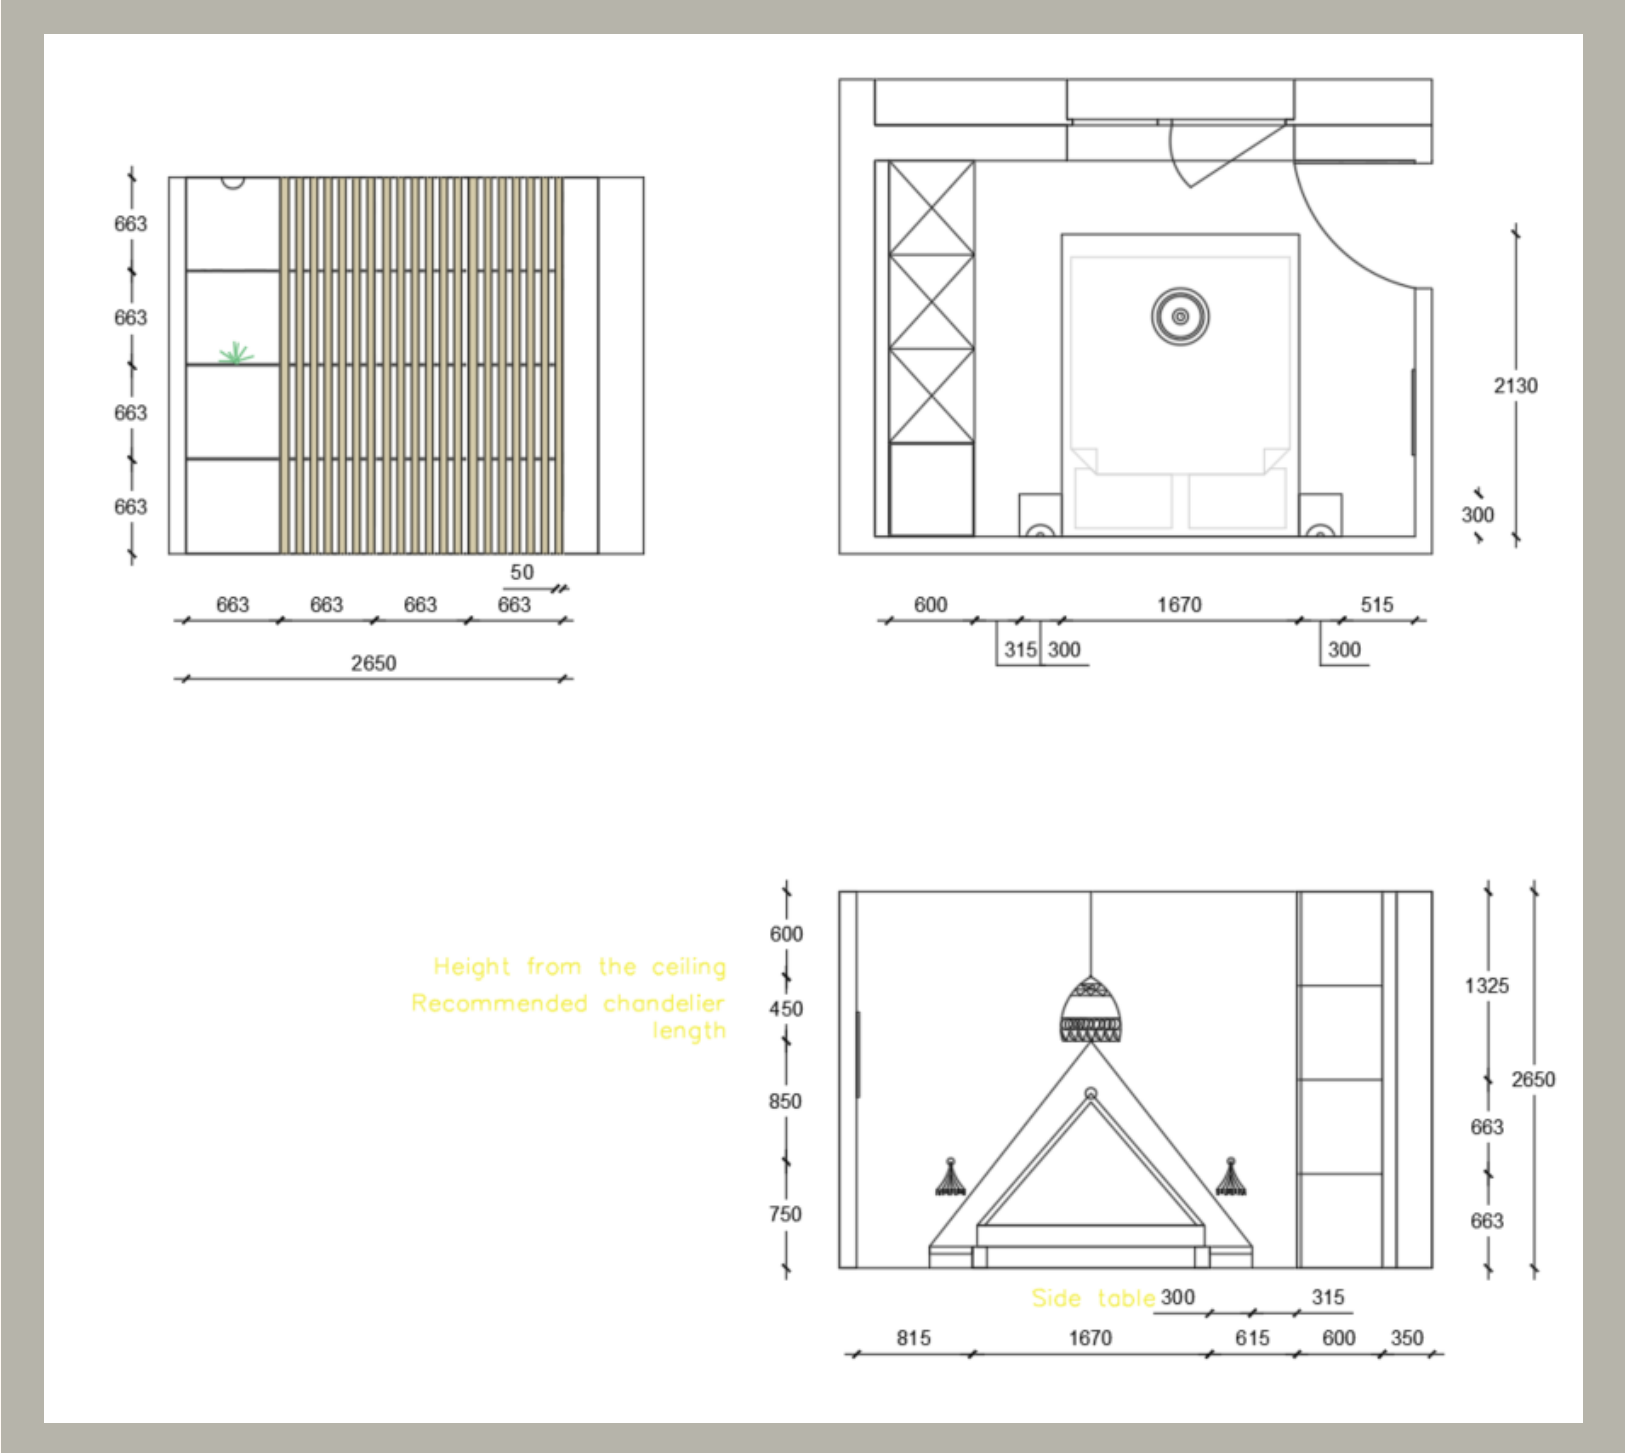

bedroom drawing dimensions